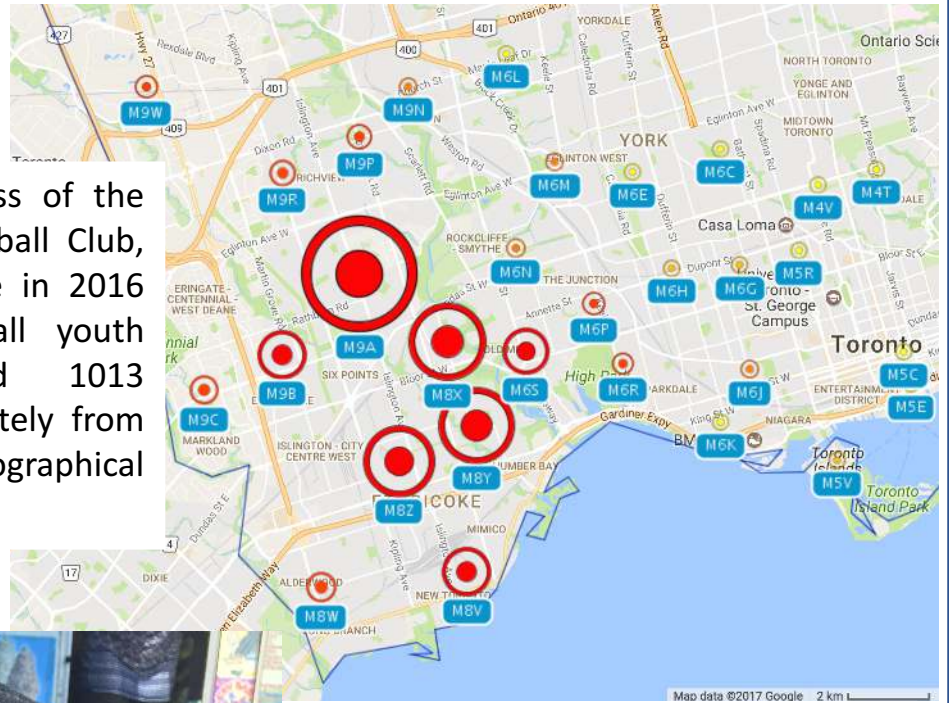

# 2016 Player Demographics

With the recent success of the Toronto Blue Jays Baseball Club, RYBL saw a huge spike in 2016 enrollment. Across all youth divisions RYBL had 1013 registrations predominately from the highlighted geographical areas.